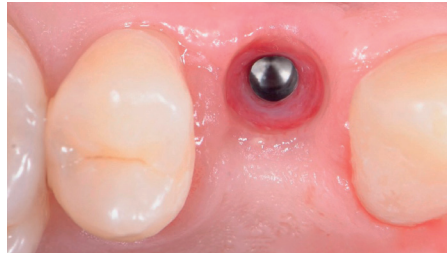

Implant-supported Crown Restoration

Fixation impression done with VSXE® One for a secure and precise transfer.

Healing abutment

Impression pin

Transfer post

Guide of abutment placement

Impression with VSXE® One

Impression with VSXE® One

Abutment placement

Abutment placement

Guide of crown placement

Final crown treatment

Final crown treatment

DR. RICCARDO PERPETUINI

He graduated in dentistry and dental prosthetics in March 2018 from the University of Foggia. After graduation, he continued his education by attending national and international courses and conferences with a particular focus on minimally invasive restorative dentistry. Founding member of the Italian Society of Dental Prosthetics and Oral Rehabilitation (SIPRO), active member of the Italian Academy of Dental Aesthetics (IAED), active member of the European Society of Cosmetic Dentistry (ESCD) and certified member of the Friends of Brugg. Speaker on the "Prosthodontic Course Q&O" and Tutor for Dr. Luca Tacchini's Conservative Dentistry course. He practices dentistry at Perpetuini Dental Practice and Italian Dental Creation, with a special focus on Prosthodontics and Conservative Dentistry.