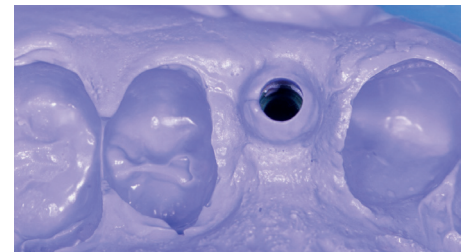

Implant-supported Crown Restoration

Fixation impression done with VSXE® One for a secure and precise transfer.

Healing abutment

Impression pin

Transfer post

Guide of abutment placement

Impression with VSXE® One

Impression with VSXE® One

Abutment placement

Abutment placement

Guide of crown placement

Final crown treatment

Final crown treatment

DR. RICCARDO PERPETUINI

He graduated in dentistry and dental prosthetics in March 2018 from the University of Foggia. After graduation, he continued his education by attending national and international courses and conferences with a particular focus on minimally invasive restorative dentistry. Founding member of the Italian Society of Dental Prosthetics and Oral Rehabilitation (SIPRO), active member of the Italian Academy of Dental Aesthetics (IAED), active member of the European Society of Cosmetic Dentistry (ESCD) and certified member of the Friends of Brugg. Speaker on the "Prosthodontic Course Q&O" and Tutor for Dr. Luca Tacchini's Conservative Dentistry course. He practices dentistry at Perpetuini Dental Practice and Italian Dental Creation, with a special focus on Prosthodontics and Conservative Dentistry.