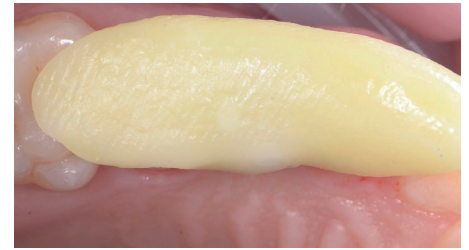

Implant-supported Crown Restoration

Fixation impression done with VSXE® One for a secure and precise transfer.

Healing abutment

Impression pin

Transfer post

Guide of abutment placement

Impression with VSXE® One

Impression with VSXE® One

Abutment placement

Abutment placement

Guide of crown placement

Final crown treatment

Final crown treatment

DR. RICCARDO PERPETUINI

He graduated in dentistry and dental prosthetics in March 2018 from the University of Foggia. After graduation, he continued his education by attending national and international courses and conferences with a particular focus on minimally invasive restorative dentistry. Founding member of the Italian Society of Dental Prosthetics and Oral Rehabilitation (SIPRO), active member of the Italian Academy of Dental Aesthetics (IAED), active member of the European Society of Cosmetic Dentistry (ESCD) and certified member of the Friends of Brugg. Speaker on the "Prosthodontic Course Q&O" and Tutor for Dr. Luca Tacchini's Conservative Dentistry course. He practices dentistry at Perpetuini Dental Practice and Italian Dental Creation, with a special focus on Prosthodontics and Conservative Dentistry.