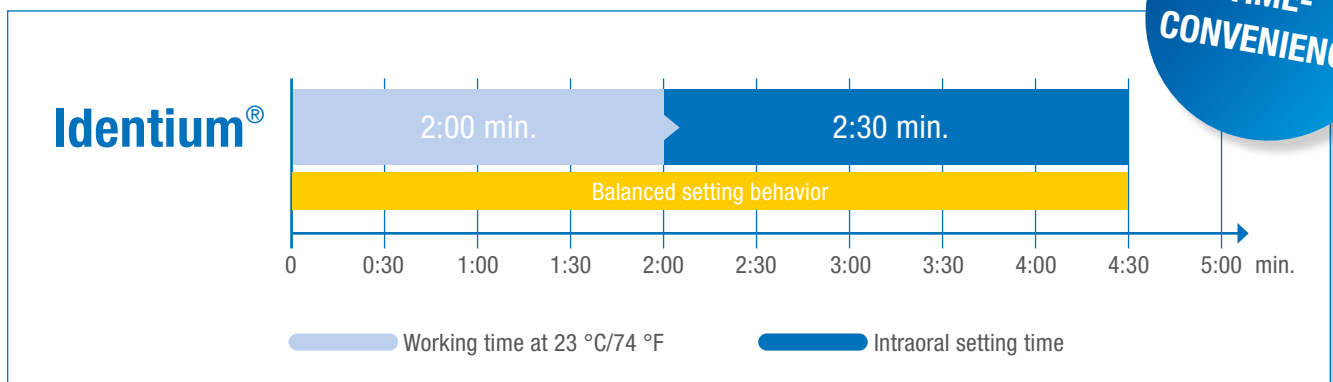

Fast final setting time

with sufficient processing time and short intraoral setting time