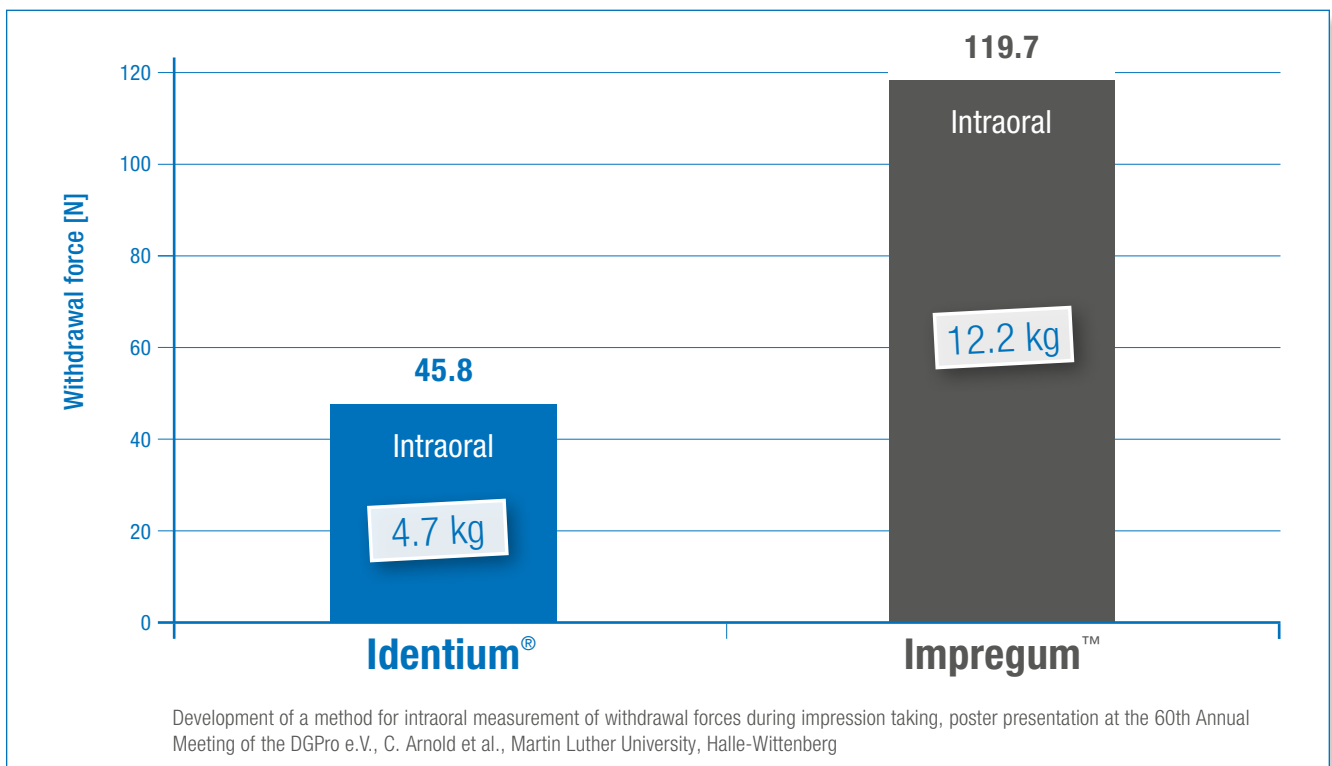

Double-mix impression

Implant impression

IDENTIUM[®] – COMFORTABLE IN ALL DIMENSIONS

Removal from the mouth - as light as a feather

Identium[®] vs. Impregum[™]: **2.6 times** lower withdrawal forces

Ease of removal from the patient's mouth avoids distortions and ensures a stress-free impression taking process.